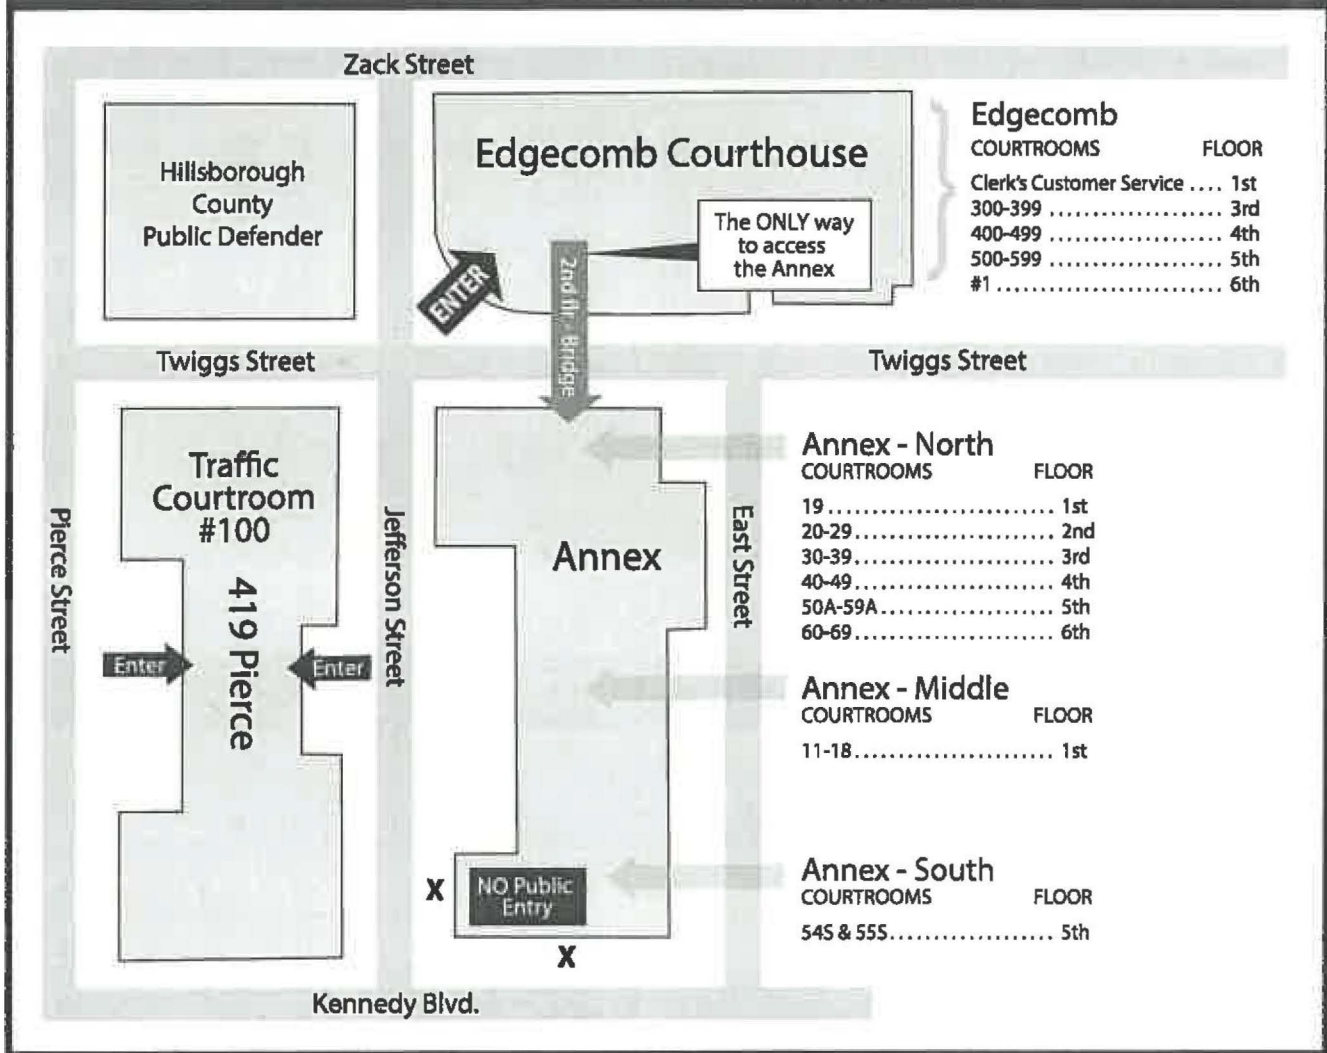

TAMPA COURT HEARINGS

PLANT CITY COURT HEARINGS

Hillsborough County Circuit Court
301 N. Michigan Ave, Plant City, FL 33563

Arrive 30 mins early to avoid delay during screening process.

Prohibited items

- Guns
- Knives
- Scissors
- Mace/Pepper Spray
- Destructive/Explosive Devices
- Hazardous Materials
- Chemical Weapon
- Any items with sharp edges/ points that may be used to inflict harm