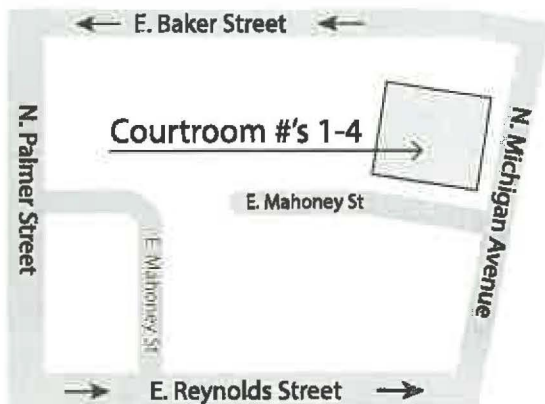

TAMPA COURT HEARINGS

PLANT CITY COURT HEARINGS

Hillsborough County Circuit Court
301 N. Michigan Ave, Plant City, FL 33563

Arrive 30 mins early to avoid delay during screening process.

Prohibited items

- Guns
- Knives
- Scissors
- Mace/Pepper Spray
- Destructive/Explosive Devices
- Hazardous Materials
- Chemical Weapon
- Any items with sharp edges/ points that may be used to inflict harm